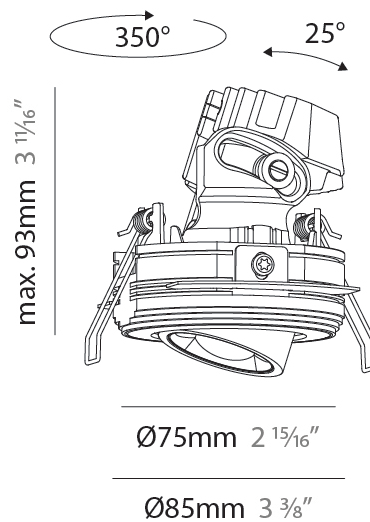

PHYSICAL

Shape: Round
Diameter (mm): 75
Diameter (in): 2 ¹⁵/₁₆
Height (mm): 93
Height (in): 3 ¹¹/₁₆
Ceiling Thickness (mm): 10 / 12.5 / 15 / 25
Ceiling Thickness (in): 3/8 or 1/2 or 9/16 or 1
Min. Recessing Depth (mm): 105
Min. Recessing Depth (in): 4 ¹/₈
Light Distribution: Direct
Diffuser: Lens Pack - Spread Lens / Linear Spread Lens / Honeycomb Louver
Fixture Finish: SSR / BKV / CWI / CRY / HAB / UFT / ITA / RUA / FTG / MYG / LOD / PUS / FRO / FUP / KIA / POP / BLS / SPG / MEY / GOH / GUM / CHC / COM / ABZ / JAG / OBR / MOS / ROR
Fixture Material: Aluminum Die Cast
Cut-out Measurements: D. 86mm / 3 3/8"

ELECTRICAL

Lamp Type: LED (Zhaga Standard)
Input Wattage (W): 14
Total Output Wattage (W): 12.7
Dimming: Dali Dimming
Driver Included: No
Driver Location: Recessed Housing
Driver Type: Constant Current - Universal (120Vac only for DALI driver)
Driver Class: Class 2
Input Voltage (V): 120 - 277
Constant Current (MA): 700

LED

Number of LEDs: 1
Color Temperature (°K): 2700-6500 Tunable White
Max. Delivered Lumen (lm): 1381
Nominal Lumen (lm): 1460
CRI: >90 CRI
Lamp Life (hrs): 50000
Special LEDs offerings: Tunable White

OPTICAL

Reflector°: 62
Adjustability: Rotational 350° / Tilt 25°

RATINGS AND CERTIFICATIONS

Certified By: Certified for North American Standards
IP rating: IP20