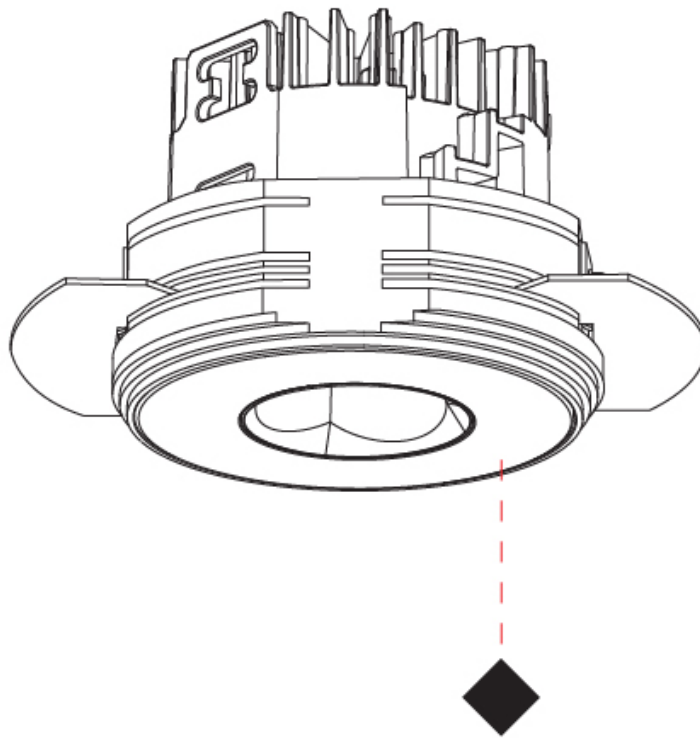

OIKO PRO ROUND FIXED TRIMLESS

A35881-

PROJECT

TYPE

SPECIFIER

QUANTITY

DATE

A