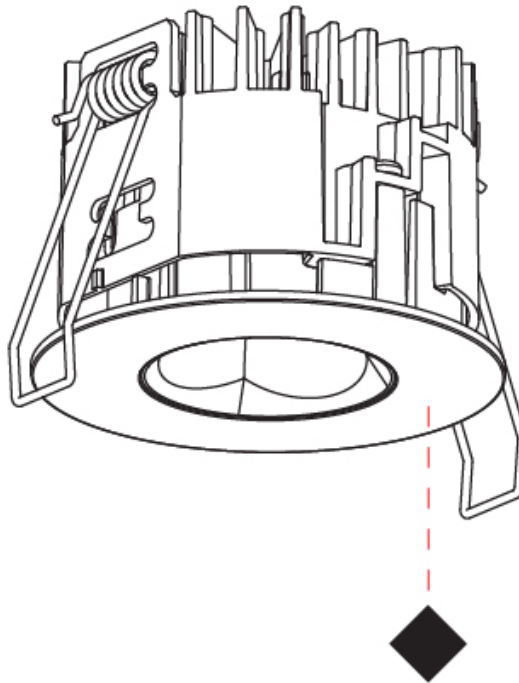

OIKO PRO ROUND FIXED RECESSED

A35872-

PROJECT

TYPE

SPECIFIER

QUANTITY

DATE