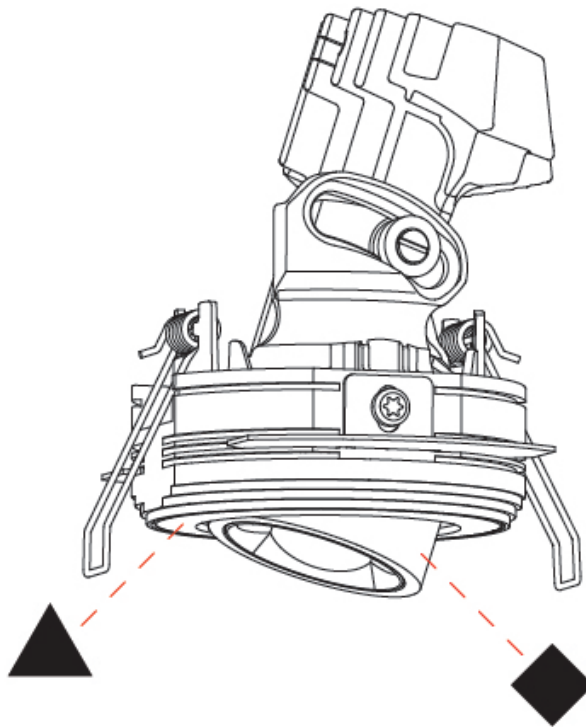

OIKO PRO ROUND ADJUSTABLE TRIMLESS

A35884-

PROJECT	_____
TYPE	_____
SPECIFIER	_____
QUANTITY	_____
DATE	_____

A