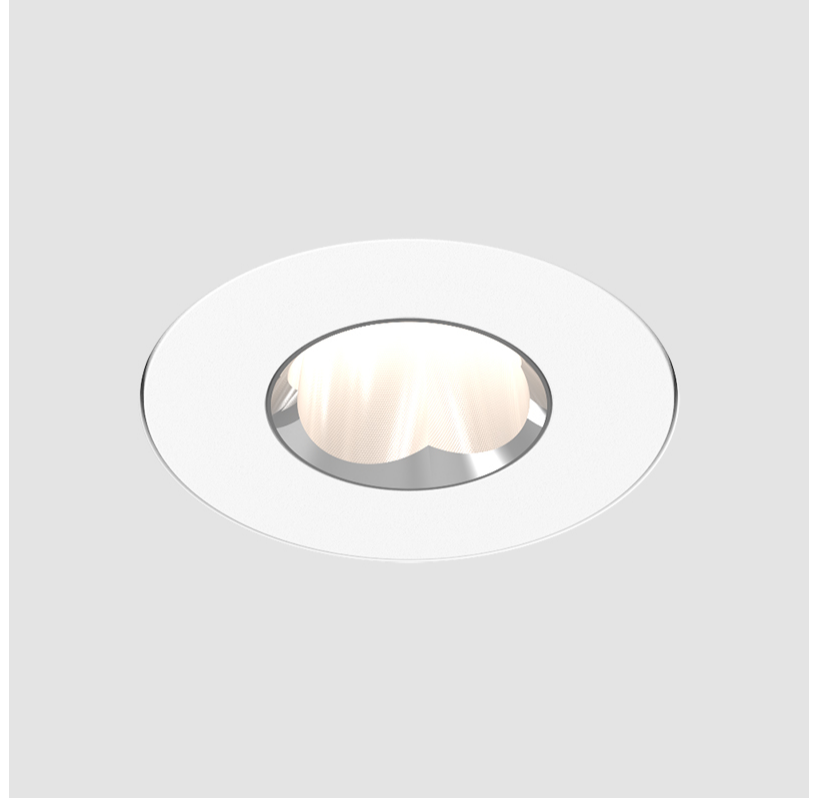

GENERAL

Series: Oiko Pro Round
Subseries: Oiko Pro Round Fixed
Brand: Prolicht
Division: Architectural
Mounting Type: Trimless
Mounting Location: Ceiling
Subcategory: Downlight

PHYSICAL

Shape: Round
Diameter (mm): 75
Diameter (in): 2 15/16
Height (mm): 43
Height (in): 1 11/16
Ceiling Thickness (mm): 10 / 12.5 / 15 / 25
Ceiling Thickness (in): 3/8 or 1/2 or 9/16 or 1
Min. Recessing Depth (mm): 50
Min. Recessing Depth (in): 1 15/16
Light Distribution: Direct
Diffuser: Lens Pack - Spread Lens / Linear Spread Lens / Honeycomb Louver
Fixture Finish: SSR / BKV / CWI / CRY / HAB / UFT / ITA / RUA / FTG / MYG / LOD / PUS / FRO / FUP / KIA / POP / BLS / SPG / MEY / GOH / GUM / CHC / COM / ABZ / JAG / OBR / MOS / ROR
Fixture Material: Aluminum Die Cast
Cut-out Measurements: 86mm / 2 11/16" Diameter

ELECTRICAL

Lamp Type: LED (Zhaga Standard)
Input Wattage (W): 14
Total Output Wattage (W): 12.7
Dimming: Dali Dimming
Driver Included: No
Driver Location: Recessed Housing
Driver Type: Constant Current - Universal (120Vac only for DALI driver)
Driver Class: Class 2
Input Voltage (V): 120 - 277
Constant Current (MA): 700

LED

Color Temperature (°K): 2700-6500 Tunable White
Max. Delivered Lumen (lm): 1381
Nominal Lumen (lm): 1460
CRI: >90 CRI
Lamp Life (hrs): 50000
Special LEDs offerings: Tunable White

OPTICAL

Reflector°: 62
Adjustability: Fixed

RATINGS AND CERTIFICATIONS

Certified By: Certified for North American Standards
IP rating: IP20