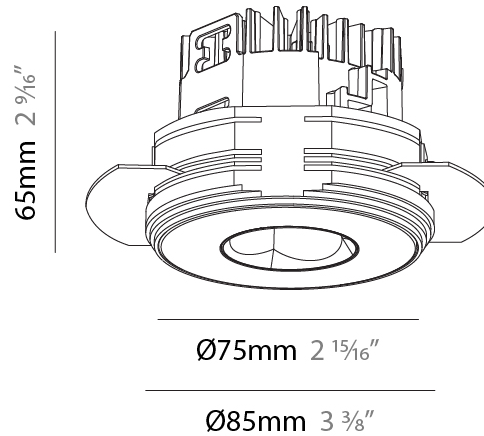

GENERAL

Series: Oiko Pro Round
Subseries: Oiko Pro Round Fixed
Brand: Prolicht
Division: Architectural
Mounting Type: Trimless
Mounting Location: Ceiling
Subcategory: Downlight

PHYSICAL

Shape: Round
Diameter (mm): 75
Diameter (in): 2 15/16
Height (mm): 65
Height (in): 2 9/16
Ceiling Thickness (mm): 10 / 12.5 / 15 / 25
Ceiling Thickness (in): 3/8 or 1/2 or 9/16 or 1
Min. Recessing Depth (mm): 70
Min. Recessing Depth (in): 2 3/4
Light Distribution: Direct
Diffuser: Lens Pack - Spread Lens / Linear Spread Lens / Honeycomb Louver
Fixture Finish: SSR / BKV / CWI / CRY / HAB / UFT / ITA / RUA / FTG / MYG / LOD / PUS / FRO / FUP / KIA / POP / BLS / SPG / MEY / GOH / GUM / CHC / COM / ABZ / JAG / OBR / MOS / ROR
Fixture Material: Aluminum Die Cast
Cut-out Measurements: 86mm / 2 11/16" Diameter

ELECTRICAL

Lamp Type: LED (Zhaga Standard)
Input Wattage (W): 14
Total Output Wattage (W): 12.7
Dimming: Dali Dimming
Driver Included: No
Driver Location: Recessed Housing
Driver Type: Constant Current - Universal (120Vac only for DALI driver)
Driver Class: Class 2
Input Voltage (V): 120 - 277
Constant Current (MA): 700

LED

Color Temperature (°K): 2700-6500 Tunable White
Max. Delivered Lumen (lm): 1129
Nominal Lumen (lm): 1460
CRI: >90 CRI
Lamp Life (hrs): 50000
Special LEDs offerings: Tunable White

OPTICAL

Reflector°: 36
Adjustability: Fixed

RATINGS AND CERTIFICATIONS

Certified By: Certified for North American Standards
IP rating: IP20